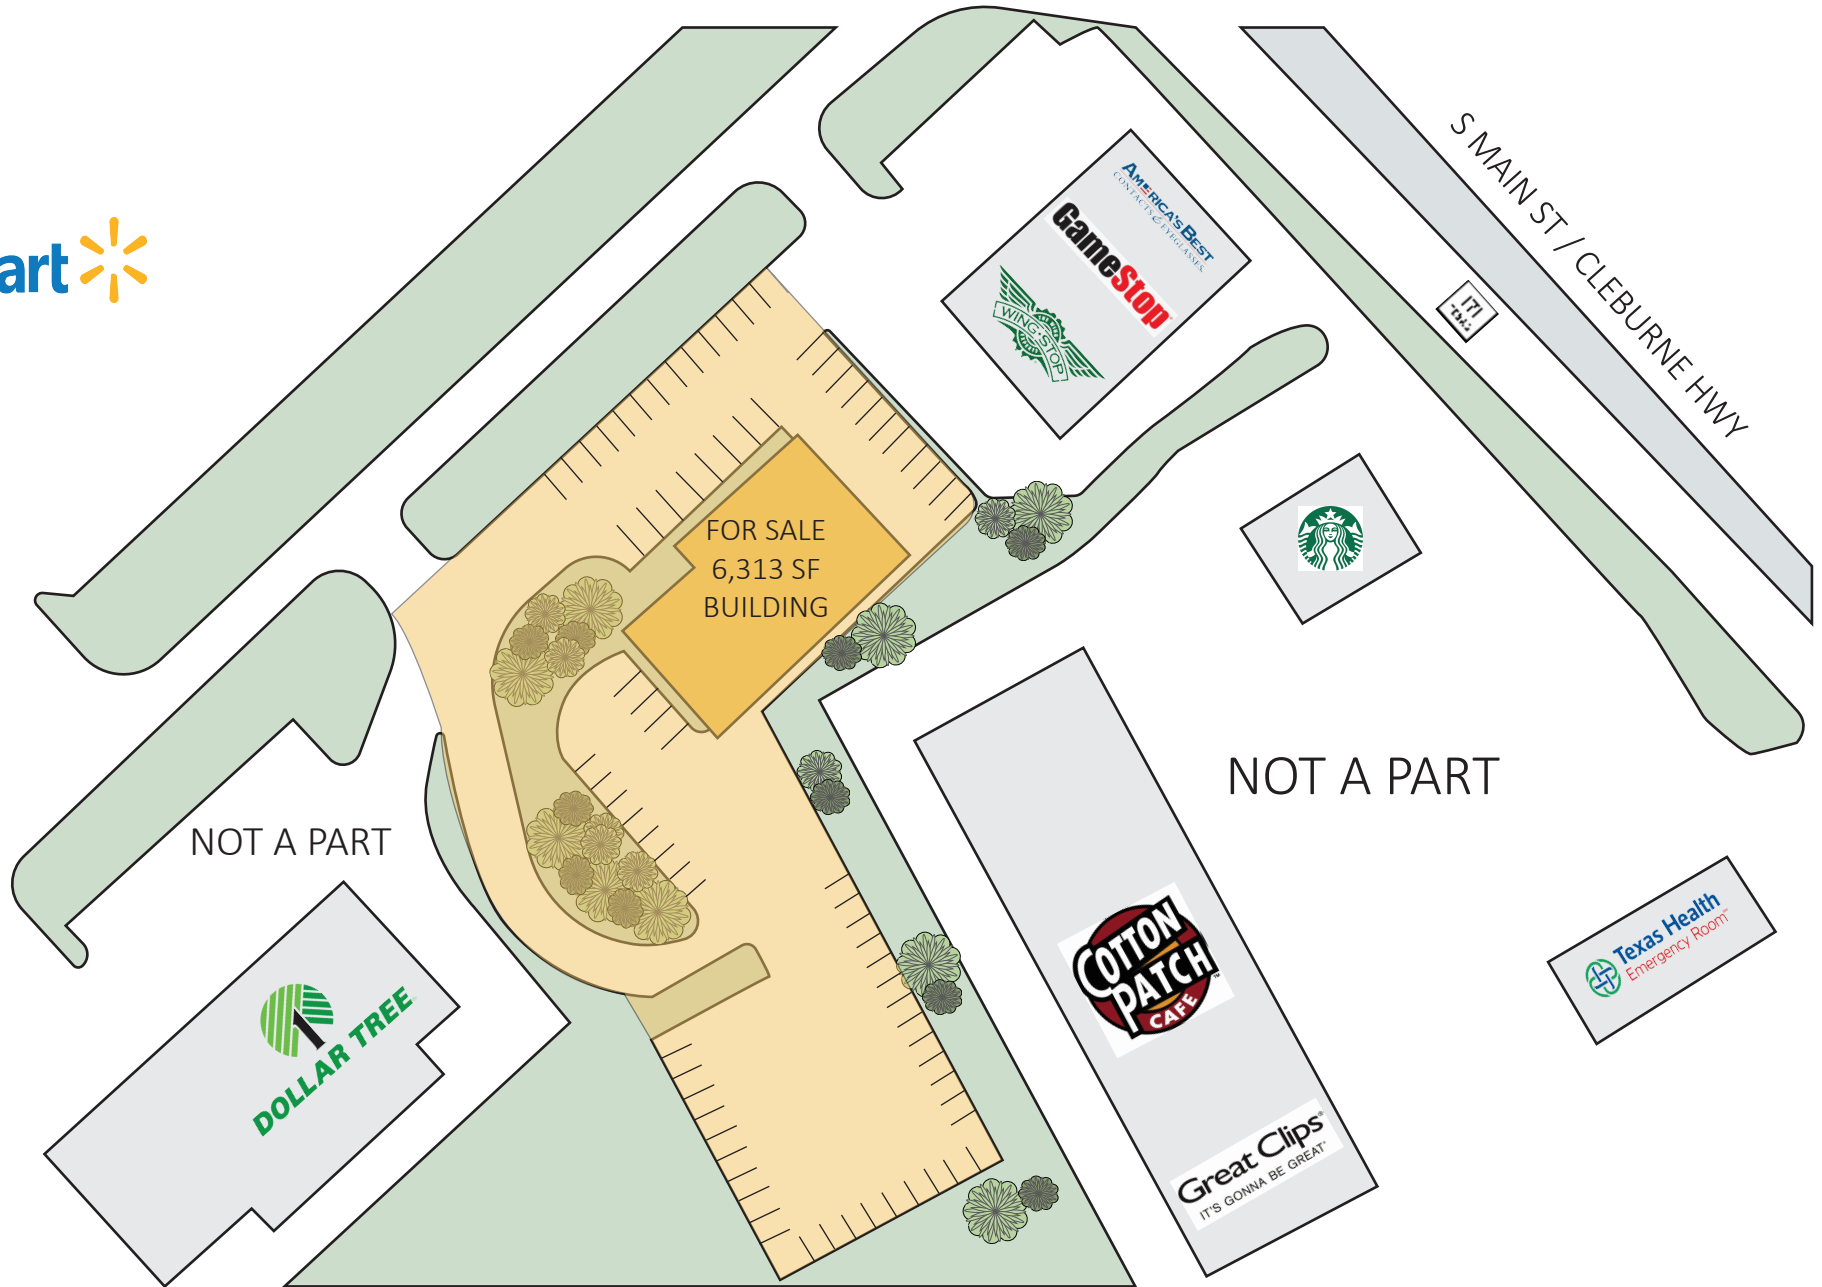

MONTANA RESTAURANT

1910 S MAIN STREET, WEATHERFORD, TX 76086

The information was obtained from sources deemed reliable; however, Weitzman has not verified it and makes no guarantees, warranties or representations as to the completeness or accuracy thereof. The presentation of this real estate information is subject to errors; omissions; change of price; prior sale or lease, or withdrawal without notice. You and your advisors should conduct a careful independent investigation of the property to determine if it is suitable for your intended purpose.